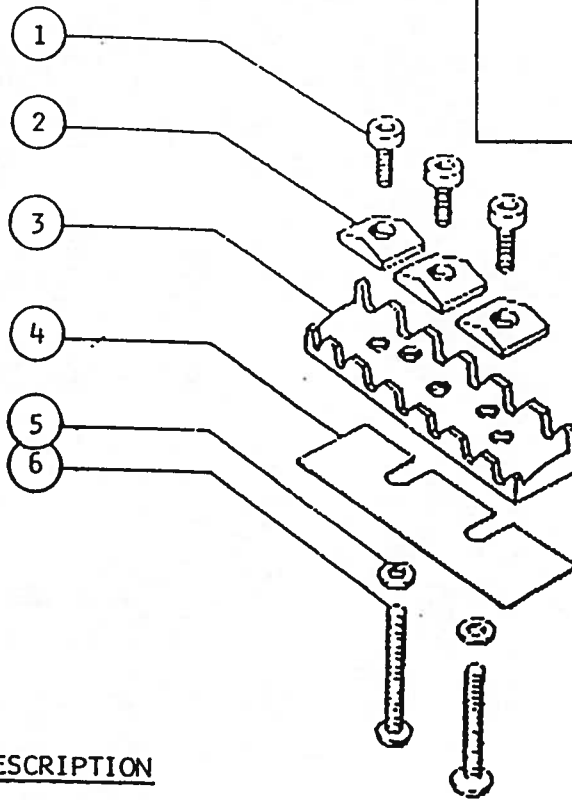

Heartfield®

FLOYD ROSE
Lock Nut Assy.

<u>REF.</u>	<u>PART NUMBER</u>	<u>DESCRIPTION</u>	<u>NUT SIZE</u>
1	998100-000	NUT CAP MTG SCREW	R1 - 39.69MM
2	998101-100	NUT CAP CHROME	R2 - 41.28MM
2	998101-200	NUT CAP GOLD	R3 - 42.86MM
2	998101-300	NUT CAP BLACK	R4 - 42.86MM
3	998102-100	NUT HOUSING # 1 CHROME	R5 - 44.45MM
3	998102-200	NUT HOUSING # 1 GOLD	R6 - 39.69MM
3	998102-300	NUT HOUSING # 1 BLACK	R7 - 41.28MM
3	998103-100	NUT HOUSING # 2 CHROME	R8 - 42.86MM
3	998103-200	NUT HOUSING # 2 GOLD	
3	998103-300	NUT HOUSING # 2 BLACK	
3	998104-100	NUT HOUSING # 3 CHROME	
3	998104-200	NUT HOUSING # 3 GOLD	
3	998104-300	NUT HOUSING # 3 BLACK	
3	998105-100	NUT HOUSING # 4 CHROME	
3	998105-200	NUT HOUSING # 4 GOLD	
3	998105-300	NUT HOUSING # 4 BLACK	
3	998106-100	NUT HOUSING # 5 CHROME	
3	998106-200	NUT HOUSING # 5 GOLD	
3	998106-300	NUT HOUSING # 5 BLACK	
3	998107-100	NUT HOUSING # 6 CHROME	
3	998107-200	NUT HOUSING # 6 GOLD	
3	998107-300	NUT HOUSING # 6 BLACK	
3	998108-100	NUT HOUSING # 7 CHROME	
3	998108-200	NUT HOUSING # 7 GOLD	
3	998108-300	NUT HOUSING # 7 BLACK	
3	998109-100	NUT HOUSING # 8 CHROME	
3	998109-200	NUT HOUSING # 8 GOLD	
3	998109-300	NUT HOUSING # 8 BLACK	
4	998110-000	SHIM 0.10MM	
4	998111-000	SHIM 0.20MM	
4	998112-000	SHIM 0.30MM	
5	998113-000	WASHER	
6	998114-000	NUT ASSY MTG SCREW	

Heartfield®

FLOYD ROSE
String Retainer

<u>REF.</u>	<u>PART NUMBER</u>	<u>DESCRIPTION</u>
1	998200-100	STRING RETAINER CHROME
1	998200-200	STRING RETAINER GOLD
1	998200-300	STRING RETAINER BLACK
2	998201-100	STRING RETAINER MTG SCREW CHROME
2	998201-200	STRING RETAINER MTG SCREW GOLD
2	998201-300	STRING RETAINER MTG SCREW BLACK