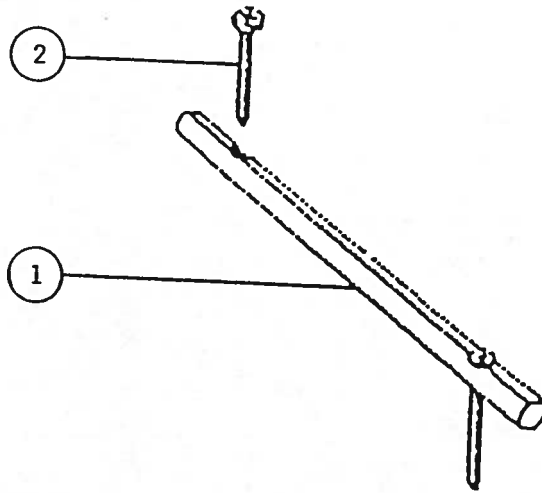

Heartfield®

FLOYD ROSE
Lock Nut Assy.

<u>REF.</u>	<u>PART NUMBER</u>	<u>DESCRIPTION</u>	<u>NUT SIZE</u>
1	998100-000	NUT CAP MTG SCREW	R1 - 39.69MM
2	998101-100	NUT CAP CHROME	R2 - 41.28MM
2	998101-200	NUT CAP GOLD	R3 - 42.86MM
2	998101-300	NUT CAP BLACK	R4 - 42.86MM
3	998102-100	NUT HOUSING # 1 CHROME	R5 - 44.45MM
3	998102-200	NUT HOUSING # 1 GOLD	R6 - 39.69MM
3	998102-300	NUT HOUSING # 1 BLACK	R7 - 41.28MM
3	998103-100	NUT HOUSING # 2 CHROME	R8 - 42.86MM
3	998103-200	NUT HOUSING # 2 GOLD	
3	998103-300	NUT HOUSING # 2 BLACK	
3	998104-100	NUT HOUSING # 3 CHROME	
3	998104-200	NUT HOUSING # 3 GOLD	
3	998104-300	NUT HOUSING # 3 BLACK	
3	998105-100	NUT HOUSING # 4 CHROME	
3	998105-200	NUT HOUSING # 4 GOLD	
3	998105-300	NUT HOUSING # 4 BLACK	
3	998106-100	NUT HOUSING # 5 CHROME	
3	998106-200	NUT HOUSING # 5 GOLD	
3	998106-300	NUT HOUSING # 5 BLACK	
3	998107-100	NUT HOUSING # 6 CHROME	
3	998107-200	NUT HOUSING # 6 GOLD	
3	998107-300	NUT HOUSING # 6 BLACK	
3	998108-100	NUT HOUSING # 7 CHROME	
3	998108-200	NUT HOUSING # 7 GOLD	
3	998108-300	NUT HOUSING # 7 BLACK	
3	998109-100	NUT HOUSING # 8 CHROME	
3	998109-200	NUT HOUSING # 8 GOLD	
3	998109-300	NUT HOUSING # 8 BLACK	
4	998110-000	SHIM 0.10MM	
4	998111-000	SHIM 0.20MM	
4	998112-000	SHIM 0.30MM	
5	998113-000	WASHER	
6	998114-000	NUT ASSY MTG SCREW	

Heartfield®

FLOYD ROSE
String Retainer

<u>REF.</u>	<u>PART NUMBER</u>	<u>DESCRIPTION</u>
1	998200-100	STRING RETAINER CHROME
1	998200-200	STRING RETAINER GOLD
1	998200-300	STRING RETAINER BLACK
2	998201-100	STRING RETAINER MTG SCREW CHROME
2	998201-200	STRING RETAINER MTG SCREW GOLD
2	998201-300	STRING RETAINER MTG SCREW BLACK